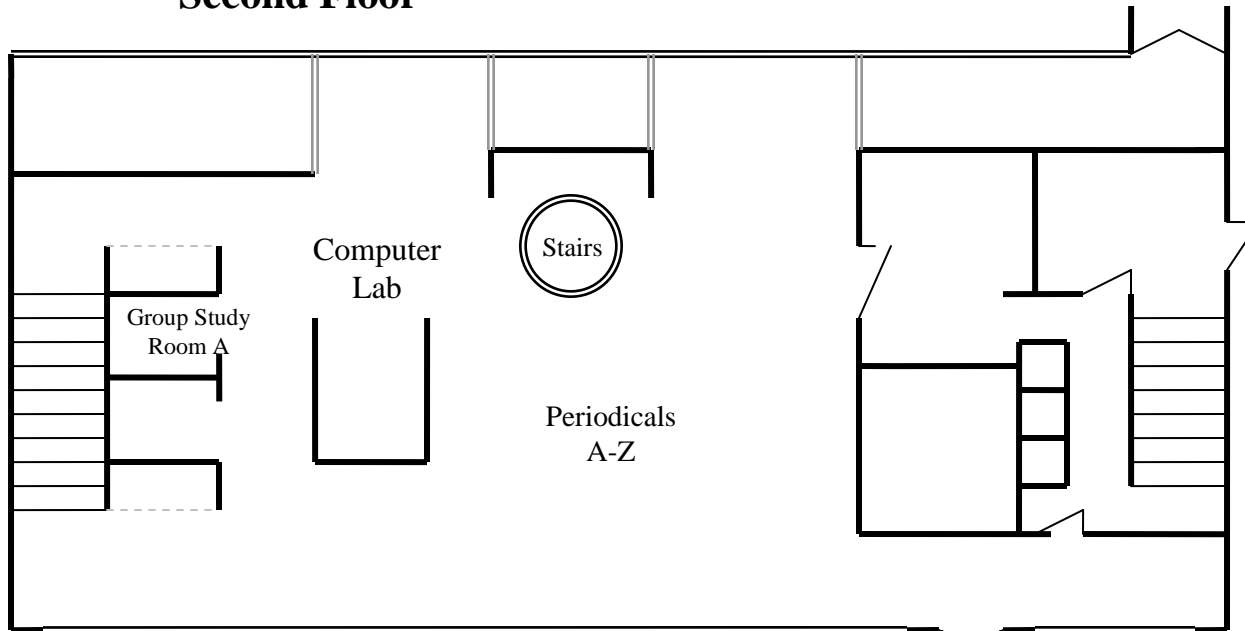

Second Floor

Second Floor, Main Building

Periodicals A-Z

Computer Lab

Group Study Room A

Doctor of Ministry Projects & Theses
(Group Study Room A)

WiFi Access Point

Restroom

Second Floor, Addition

Main Collection 225-249

Designated Quiet Study Area

Baptist General Conference History Center